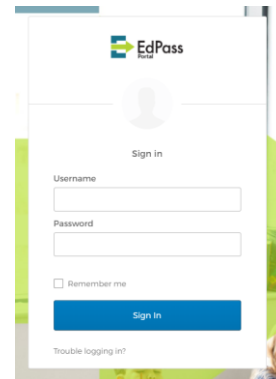

Here are some useful links to access your work and resources from home:

Accessing Daymap

(Communication)

avenuescollege.daymap.net

The Username and Password > is your EdPass username and password

Accessing your School Network Drives

e.g. H: and T: *(School Resource Library)*

portal.avenuescollege.sa.edu.au

The Username and Password > is your school network login.

Access G-Suite Platform *(Teaching & Learning)*

e.g. Google Classroom

www.google.com > click on the square (9 dots) top right of screen