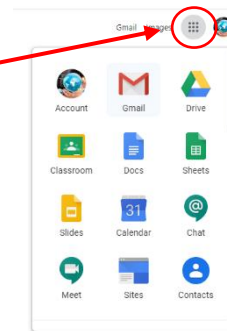

Here are some useful links to access your work and resources from home:

Accessing Daymap

(Communication)

avenuescollege.daymap.net

The Username and Password > is your EdPass username and password

Accessing your School Network Drives

e.g. H: and T: *(School Resource Library)*

portal.avenuescollege.sa.edu.au

The Username and Password > is your school network login.

Access G-Suite Platform *(Teaching & Learning)*

e.g. Google Classroom

www.google.com > click on the square (9 dots) top right of screen

STAFF LOGIN

Staff DECD ID@avenuescollege.sa.edu.au

STUDENTS LOGIN

School Network Username@avenuescollege.sa.edu.au

The default password for new username is School10

Find out how to use the G-Suite Platform

Tutorials and videos on how to use the G-Suite Platform.

web.avenuescollege.sa.edu.au

[/intranet/itpages/gs.php](http://web.avenuescollege.sa.edu.au/intranet/itpages/gs.php)

Find out how to use a Chromebook

Tutorials and videos on how to use a Chromebook.

web.avenuescollege.sa.edu.au/intranet/itpages/chromebook.php