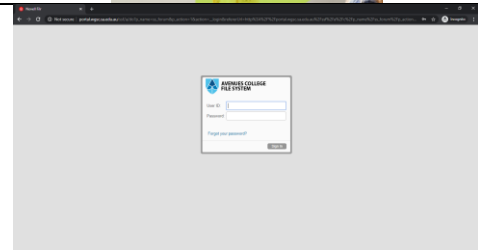

e.g. H: and T: *(School Resource Library)*

portal.avenuescollege.sa.edu.au

The Username and Password > is your school network login.

Access G-Suite Platform *(Teaching & Learning)*

e.g. Google Classroom

www.google.com > click on the square (9 dots) top right of screen